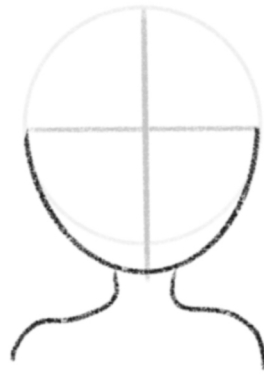

CHLOE

You will need: A pencil, a pen, and some colours!

Draw a circle, with a + in the middle

Add a chin, and some shoulders

Two big round shapes for the eyes, with little arches on top

Add some eyelids and eyebrows

Eyeballs! Don't forget to leave a little white spot

Add an upside down semi-circle and a line for the nose

Let's add Chloe's sweet smile

Don't forget the ears!

Draw some lines for the front of her hair

Draw a big semi-circle for her head, and some bangs