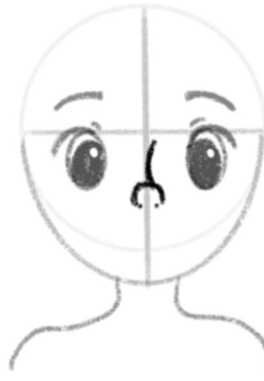

CHLOE

You will need: A pencil, a pen, and some colours!

Draw a circle, with a + in the middle

Add a chin, and some shoulders

Two big round shapes for the eyes, with little arches on top

Add some eyelids and eyebrows

Eyeballs! Don't forget to leave a little white spot

Add an upside down semi-circle and a line for the nose

Let's add Chloe's sweet smile

Don't forget the ears!

Draw some lines for the front of her hair

Draw a big semi-circle for her head, and some bangs