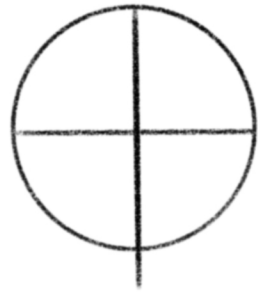

CHLOE

You will need: A pencil, a pen, and some colours!

Draw a circle, with a + in the middle

Add a chin, and some shoulders

Two big round shapes for the eyes, with little arches on top

Add some eyelids and eyebrows

Eyeballs! Don't forget to leave a little white spot

Add an upside down semi-circle and a line for the nose

Let's add Chloe's sweet smile

Don't forget the ears!

Draw some lines for the front of her hair

Draw a big semi-circle for her head, and some bangs